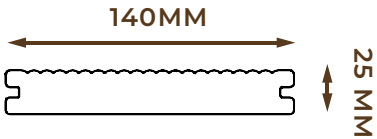

# DECKING

PRODUCT NO. W474  
CAPSTOCK ROUND DECK

PRODUCT NO. W473  
CAPSTOCK SQUARE DECK

PRODUCT NO. W483  
SOLID DECK

PRODUCT NO. W485 DT  
DIY TILE

PRODUCT NO. W484  
HOLLOW DECK