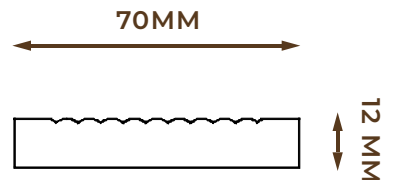

SKIRTING

PRODUCT NO. W485
SKIRTING - 70 X 12 MM