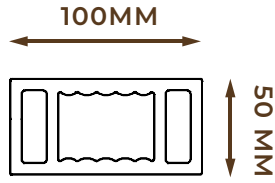

PRODUCT NO. W476
COLUMN