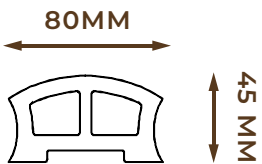

HANDRAIL

PRODUCT NO. W481
HAND RAIL