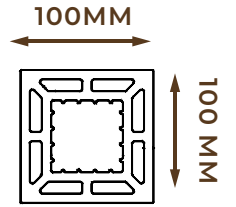

PRODUCT NO. W475
COLUMN