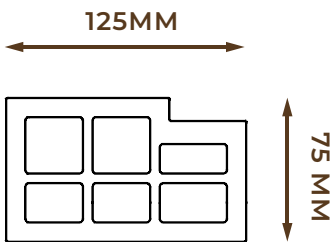

DOOR & WINDOW FRAMES

PRODUCT NO. W471
DOOR FRAME