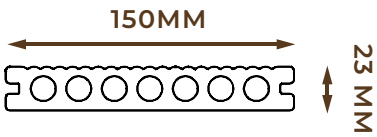

# DECKING

PRODUCT NO. W474  
CAPSTOCK ROUND DECK

PRODUCT NO. W473  
CAPSTOCK SQUARE DECK

PRODUCT NO. W483  
SOLID DECK

PRODUCT NO. W485 DT  
DIY TILE

PRODUCT NO. W484  
HOLLOW DECK