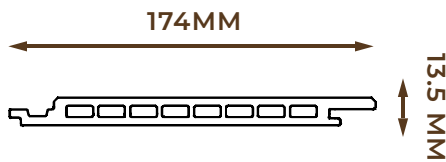

PRODUCT NO. W478
MULTI-PURPOSE CLADDING