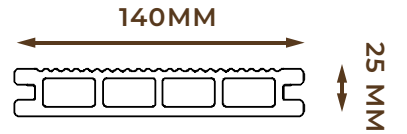

# DECKING

PRODUCT NO. W474  
CAPSTOCK ROUND DECK

PRODUCT NO. W473  
CAPSTOCK SQUARE DECK

PRODUCT NO. W483  
SOLID DECK

PRODUCT NO. W485 DT  
DIY TILE

PRODUCT NO. W484  
HOLLOW DECK