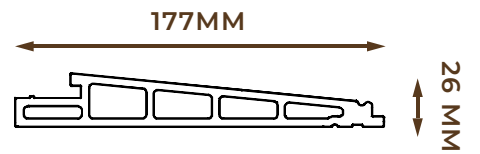

PRODUCT NO. W479
ROOFTILE / CLADDING