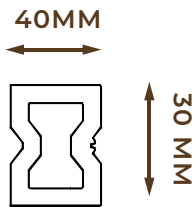

JOIST

PRODUCT NO. W486
JOIST - 40 X 30 MM