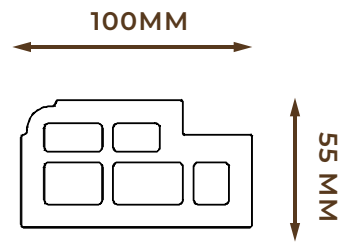

PRODUCT NO. W470
WINDOW FRAME
- 100 X 55 MM