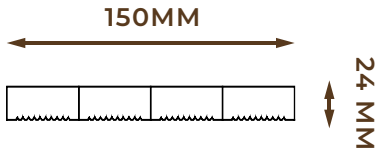

# DECKING

PRODUCT NO. W474  
CAPSTOCK ROUND DECK

PRODUCT NO. W473  
CAPSTOCK SQUARE DECK

PRODUCT NO. W483  
SOLID DECK

PRODUCT NO. W485 DT  
DIY TILE

PRODUCT NO. W484  
HOLLOW DECK