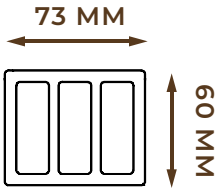

COLUMNS

PRODUCT NO. W477
COLUMN